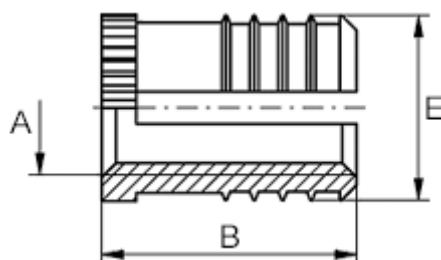

# Data Sheet

Article number: 12815000080800  
Description: KLEE-coil 815 000 080.800  
M8 Brass

## Measures

---

Female thread A	= M8
Length B	= 13.0
Min distance to edge	= 5.0
Number of cramping feathers	= 5
Outer diameter E	= 10.00
Recommended bore diameter	= 9.5 max +0.04 conicity